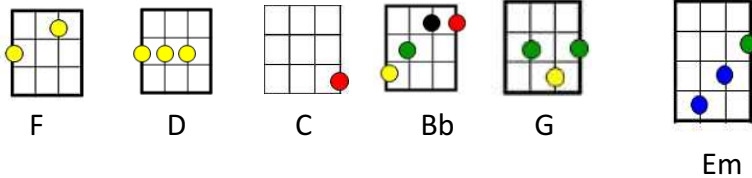

Proud Mary

Intro: *F, D | F, D | F, D, C, Bb | Bb, G | G | G*

Left a good job in the city
 Workin' for the man ev'ry night and day
 And I never lost one minute of sleepin'
 Worryin' 'bout the way things might have been

Cleaned a lot of plates in Memphis
 Pumped a lot of pain down in New Orleans
 But I never saw the good side of the city
 'Til I hitched a ride on a river boat queen

[Chorus]

G

Rollin', rollin', rollin' on the river

G

Rollin', rollin', rollin' on the river **x3**

Ending: *F, D | F, D | F, D, C, Bb | Bb, G ||*

Creedence Clearwater Revival

Strum Pattern